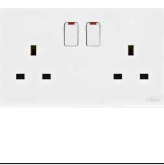

**HWDAL13SN**

1 Gang 13A Switched Socket with Indicator  
Box: 10  
Carton: 100

**HWDAL13SNDP**

1 Gang 13A DP Switched Socket with Indicator  
Box: 10  
Carton: 100

**HWDALT13SS**

2 Gang 13A Switched Socket  
Box: 5  
Carton: 50