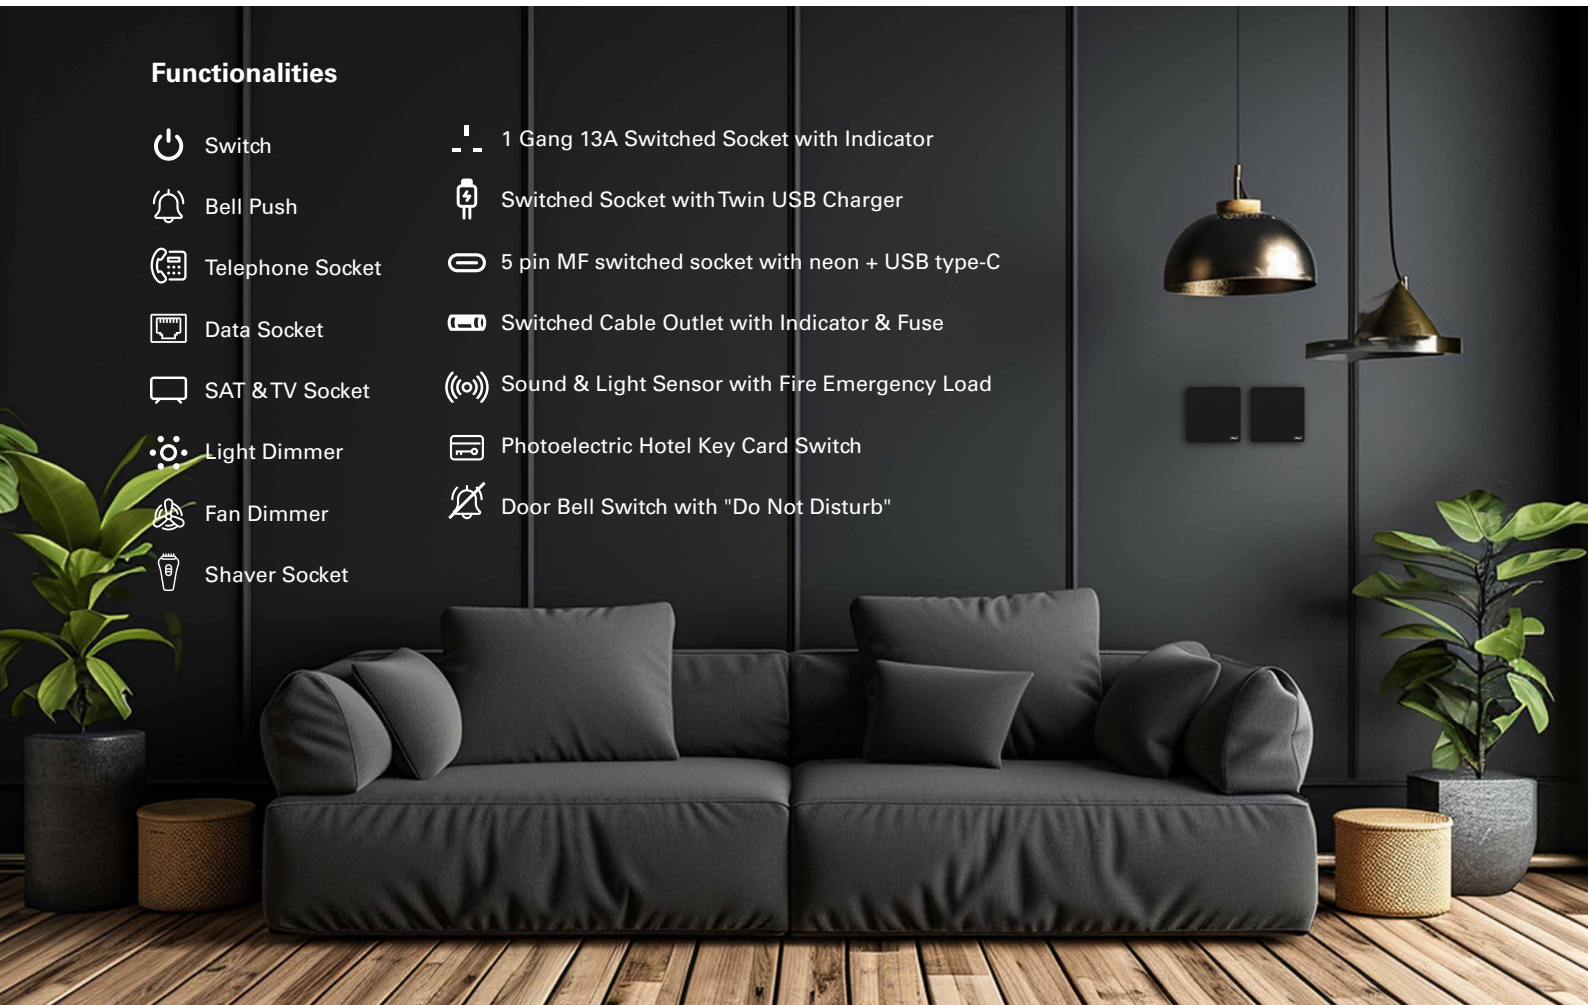

Functionalities

Switch

Bell Push

Telephone Socket

Data Socket

SAT & TV Socket

Light Dimmer

Fan Dimmer

Shaver Socket

1 Gang 13A Switched Socket with Indicator

Switched Socket with Twin USB Charger

5 pin MF switched socket with neon + USB type-C

Switched Cable Outlet with Indicator & Fuse

Sound & Light Sensor with Fire Emergency Load

Photoelectric Hotel Key Card Switch

Door Bell Switch with "Do Not Disturb"