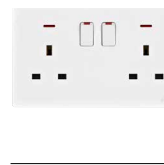

HWDALT13SNDP

2 Gang 13A DP Switched Socket with Indicator
Box: 5
Carton: 50