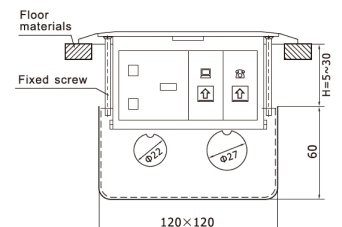

F. G. H>30mm can use longer fixing screws.