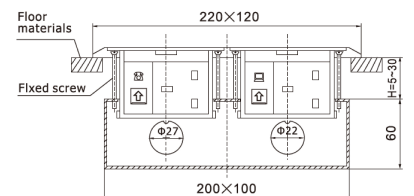

F. G. H>30mm can use longer fixing screws.