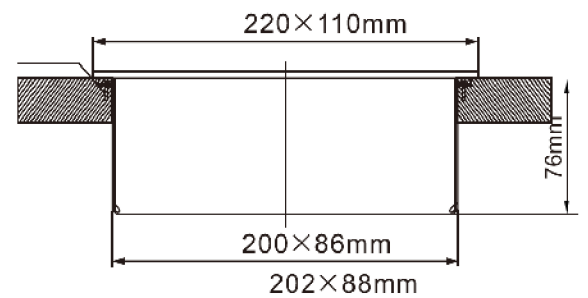

F. G. H>30mm can use longer fixing screws.

Floor Boxes	Alu-Alloy	Brass-Alloy	Dimensions	Interface Size	Carton	Box
Pop-Up Type 3 Modules	HHEFS1A	HHEFS1C	120 * 120mm	3 Modules	20	1
Pop-Up Type 4 Modules	HHEFS2A	HHEFS2C	146 * 146mm	4 Modules	12	1
Pop-Up Type 6 Modules	HHEFS22A	HHEFS22C	220 * 120mm	6 Modules	10	1

F. G. H>30mm can use longer fixing screws.

F. G. H>30mm can use longer fixing screws.

F. G. H>30mm can use longer fixing screws.

# Floor Series

*Your best solution for safety, practicality and reliability.*

Description	Parameters			Details	
Table Boxes	Alu-Alloy	Brass-Alloy	Dimensions	Carton	Box
Open Cover	HHEFSTAB	220 * 110mm	6 Modules	12	1
Pop-Up Type	HHEFSTABA	240 * 120mm	6 Modules	12	1