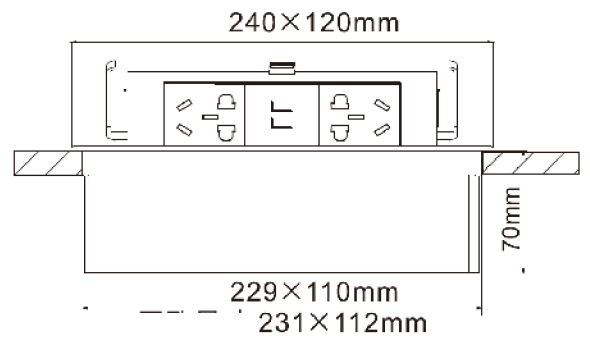

F. G. H>30mm can use longer fixing screws.

Floor Boxes	Alu-Alloy	Brass-Alloy	Dimensions	Interface Size	Carton	Box
Pop-Up Type 3 Modules	HHEFS1A	HHEFS1C	120 * 120mm	3 Modules	20	1
Pop-Up Type 4 Modules	HHEFS2A	HHEFS2C	146 * 146mm	4 Modules	12	1
Pop-Up Type 6 Modules	HHEFS22A	HHEFS22C	220 * 120mm	6 Modules	10	1

# Floor Series

*Your best solution for safety, practicality and reliability.*

Description	Parameters			Details	
Table Boxes	Alu-Alloy	Brass-Alloy	Dimensions	Carton	Box
Open Cover	HHEFSTAB	220 * 110mm	6 Modules	12	1
Pop-Up Type	HHEFSTABA	240 * 120mm	6 Modules	12	1