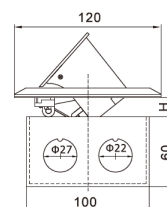

F. G. H>30mm can use longer fixing screws.