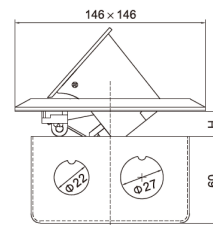

F. G. H>30mm can use longer fixing screws.