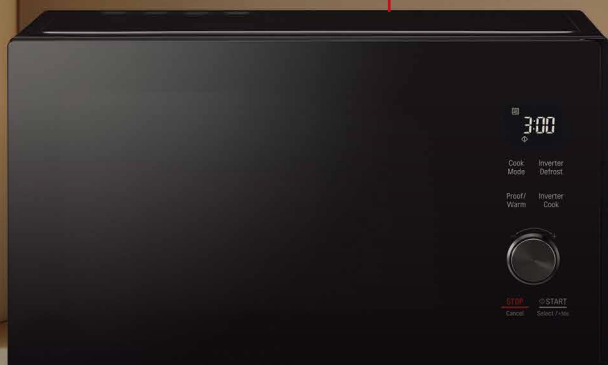

Infrared
Sensor with
Fire Emergency
Load

Electrical
Socket

Electrical
Socket

DP Switch

Cooker Control Unit

Seamless Power, Flawless Design

ALTIVO for Kitchen

HOME ELECTRIC