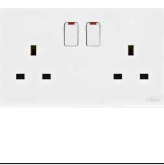

HWDALT13SSDP

2 Gang 13A DP Switched Socket
Box: 5
Carton: 50