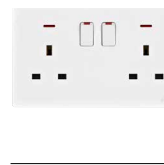

2 Gang 13A Switched Socket
Box: 5
Carton: 80

HWDALT13SSDP

2 Gang 13A DP Switched Socket
Box: 5
Carton: 50

HWDAL13SN

2 Gang 13A Switched Socket with Indicator
Box: 5
Carton: 50

HWDALT13SNDP

2 Gang 13A DP Switched Socket with Indicator
Box: 5
Carton: 50