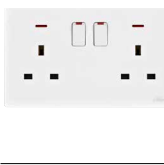

HWDAL13SN

2 Gang 13A Switched Socket with Indicator
Box: 5
Carton: 50