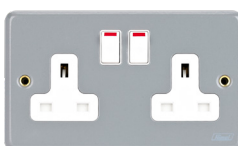

HWDMC213SS
13A 2 Gang Switched Socket
Spec: 13A 250V~
Pc(s)/Carton: 20