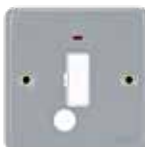

Accessories

HWDMCFCUN

1 Gang 13A unswitched fused
connection unit
with Neon
Spec: 13A 250V~
Pc(s)/Carton: 40